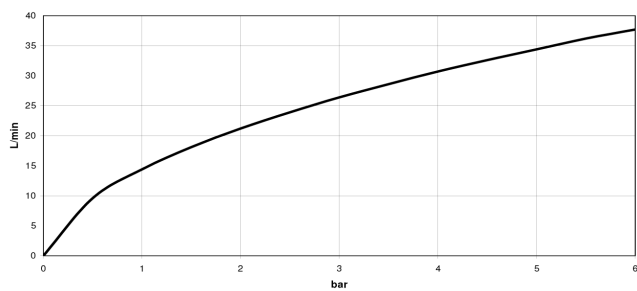

**LULU Three-hole single-lever bath mixer for bath rim or tile edge installation -
Chrome**

LULU

27 412 710

- spout: circular, air-enriched flow
- max. flow 26.4 l/min at 3 bar flow pressure
- Hand shower: COMPACT RAIN, max. flow rate 6.8 l/min (at 3 bar)
- complete hand shower set with anti-scale system
- automatic bath/shower diverter
- height of mixer 110 mm
- height up to aerator 84 mm
- 215mm projection
- hole diameter spout 32 mm
- hole diameter single-lever mixer 35 mm
- hole diameter for complete hand shower set 32 mm
- rosette for spout 63 x 63mm
- rosette for complete hand shower set 63 x 63mm
- rosette for single-lever mixer 52 x 52mm
- metal shower hose 1750mm with integrated anti-twist protection

Recommended miscellaneous

**Decorative caps for Perfecto -
Chrome**

- 1 pair

12 801 970-00

Flow rate chart

Certificates

Belgaqua_19_80_27. IAPMO_4976 (2). LGA_29731.

Belgaqua_24-008-27_4.