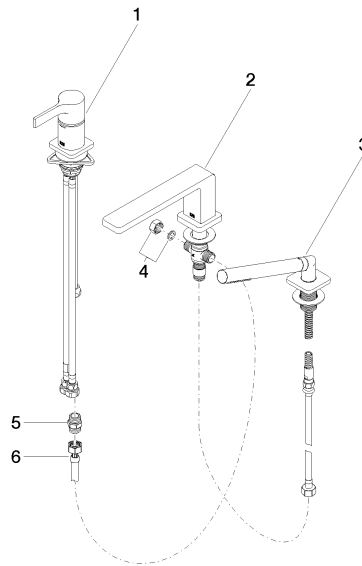

**LULU Three-hole single-lever bath mixer for bath rim or tile edge installation -
Chrome**

LULU

27 412 710

- spout: circular, air-enriched flow
- max. flow 26.4 l/min at 3 bar flow pressure
- Hand shower: COMPACT RAIN, max. flow rate 6.8 l/min (at 3 bar)
- complete hand shower set with anti-scale system
- automatic bath/shower diverter
- height of mixer 110 mm
- height up to aerator 84 mm
- 215mm projection
- hole diameter spout 32 mm
- hole diameter single-lever mixer 35 mm
- hole diameter for complete hand shower set 32 mm
- rosette for spout 63 x 63mm
- rosette for complete hand shower set 63 x 63mm
- rosette for single-lever mixer 52 x 52mm
- metal shower hose 1750mm with integrated anti-twist protection

Recommended miscellaneous

**Decorative caps for Perfecto -
Chrome**

- 1 pair

12 801 970-00

Flow rate chart

Certificates

Belgaqua_19_80_27. IAPMO_4976 (2). LGA_29731.

Belgaqua_24-008-27_4.

27 412 710

Spare parts list

No.	Item Number	Name	Quantity used	Delivery time
1	29 300 710-00	LULU Single-lever bath mixer for bath rim or tile edge installation - Chrome	1	-
Spare part can no longer be ordered, please order the replacement item				
2	13 512 710-00	spout	1	60
3	27 702 710-00	LULU Hand shower set for bath rim or tile edge installation - Chrome	1	-
Spare part can no longer be ordered, please order the replacement item				
4	04 21 02 006 00 92	cap	1	2
5	90 24 03 168 00 90	nipple	1	2
6	12 502 970 90	High pressure hose 1/2" x 1/2" x 400 mm -	1	2