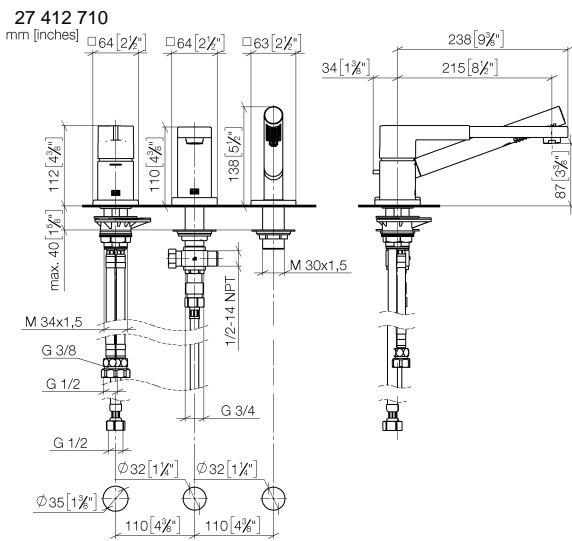

**LULU Three-hole single-lever bath mixer for bath rim or tile edge installation -
Chrome**

LULU

27 412 710

- spout: circular, air-enriched flow
- max. flow 26.4 l/min at 3 bar flow pressure
- Hand shower: COMPACT RAIN, max. flow rate 6.8 l/min (at 3 bar)
- complete hand shower set with anti-scale system
- automatic bath/shower diverter
- height of mixer 110 mm
- height up to aerator 84 mm
- 215mm projection
- hole diameter spout 32 mm
- hole diameter single-lever mixer 35 mm
- hole diameter for complete hand shower set 32 mm
- rosette for spout 63 x 63mm
- rosette for complete hand shower set 63 x 63mm
- rosette for single-lever mixer 52 x 52mm
- metal shower hose 1750mm with integrated anti-twist protection

Intrinsic protection against back flow.

Chrome

27 412 710-00

Brushed Platinum

27 412 710-06

Recommended miscellaneous

Perfecto installation kit -

12 614 970 90

Recommended miscellaneous

**Decorative caps for Perfecto -
Chrome**

- 1 pair

12 801 970-00

Flow rate chart

Certificates

Belgaqua_19_80_27. IAPMO_4976 (2). LGA_29731.

Belgaqua_24-008-27_4.

27 412 710

Spare parts list

No.	Item Number	Name	Quantity used	Delivery time
1	29 300 710-00	LULU Single-lever bath mixer for bath rim or tile edge installation - Chrome	1	-
Spare part can no longer be ordered, please order the replacement item				
2	13 512 710-00	spout	1	60
3	27 702 710-00	LULU Hand shower set for bath rim or tile edge installation - Chrome	1	-
Spare part can no longer be ordered, please order the replacement item				
4	04 21 02 006 00 92	cap	1	2
5	90 24 03 168 00 90	nipple	1	2
6	12 502 970 90	High pressure hose 1/2" x 1/2" x 400 mm -	1	2